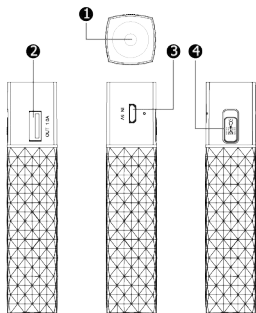

HS-PB1A09 User Manual

 **2800mAh**

- ❶ Flashlight bulb
- ❷ Output USB: 5V, 1A
- ❸ Micro-USB Input: 5V, 0.6A
- ❹ Light power switch

- ❺ Micro-USB universal charging cable

Safety Precautions

· Always follow these basic safety precautions when using the unit.

Specifications

Item	HS-PB1A09
Capacity	2800 mAh
Output mode	USB
Battery cell	Lithium
Product size	92 x 26 x 26mm
Weight	72g
Input	5V, 0.8A
Output	5V, 1.0A

Contact Us

Need assistance? Please call us!

If you encounter any difficulties with this product, please visit our website at www.hipstreet.com and review our support section or call us. Our representatives are ready to help you with any questions about your product. We can guide you through connections, first-time use, or any of the features. Just give us a call or send us an email.