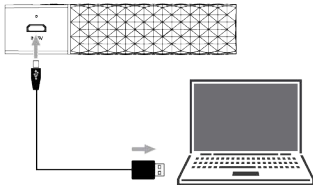

Specifications

Item	HS-PB1A09
Capacity	2800 mAh
Output mode	USB
Battery cell	Lithium
Product size	92 x 26 x 26mm
Weight	72g
Input	5V, 0.8A
Output	5V, 1.0A

Contact Us

Need assistance? Please call us!

If you encounter any difficulties with this product, please visit our website at www.hipstreet.com and review our support section or call us. Our representatives are ready to help you with any questions about your product. We can guide you through connections, first-time use, or any of the features. Just give us a call or send us an email.