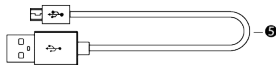

HS-PB1A09 User Manual

 **2800mAh**

- ❶ Flashlight bulb
- ❷ Output USB: 5V, 1A
- ❸ Micro-USB Input: 5V, 0.6A
- ❹ Light power switch

- ❺ Micro-USB universal charging cable

Safety Precautions

· Always follow these basic safety precautions when using the unit.